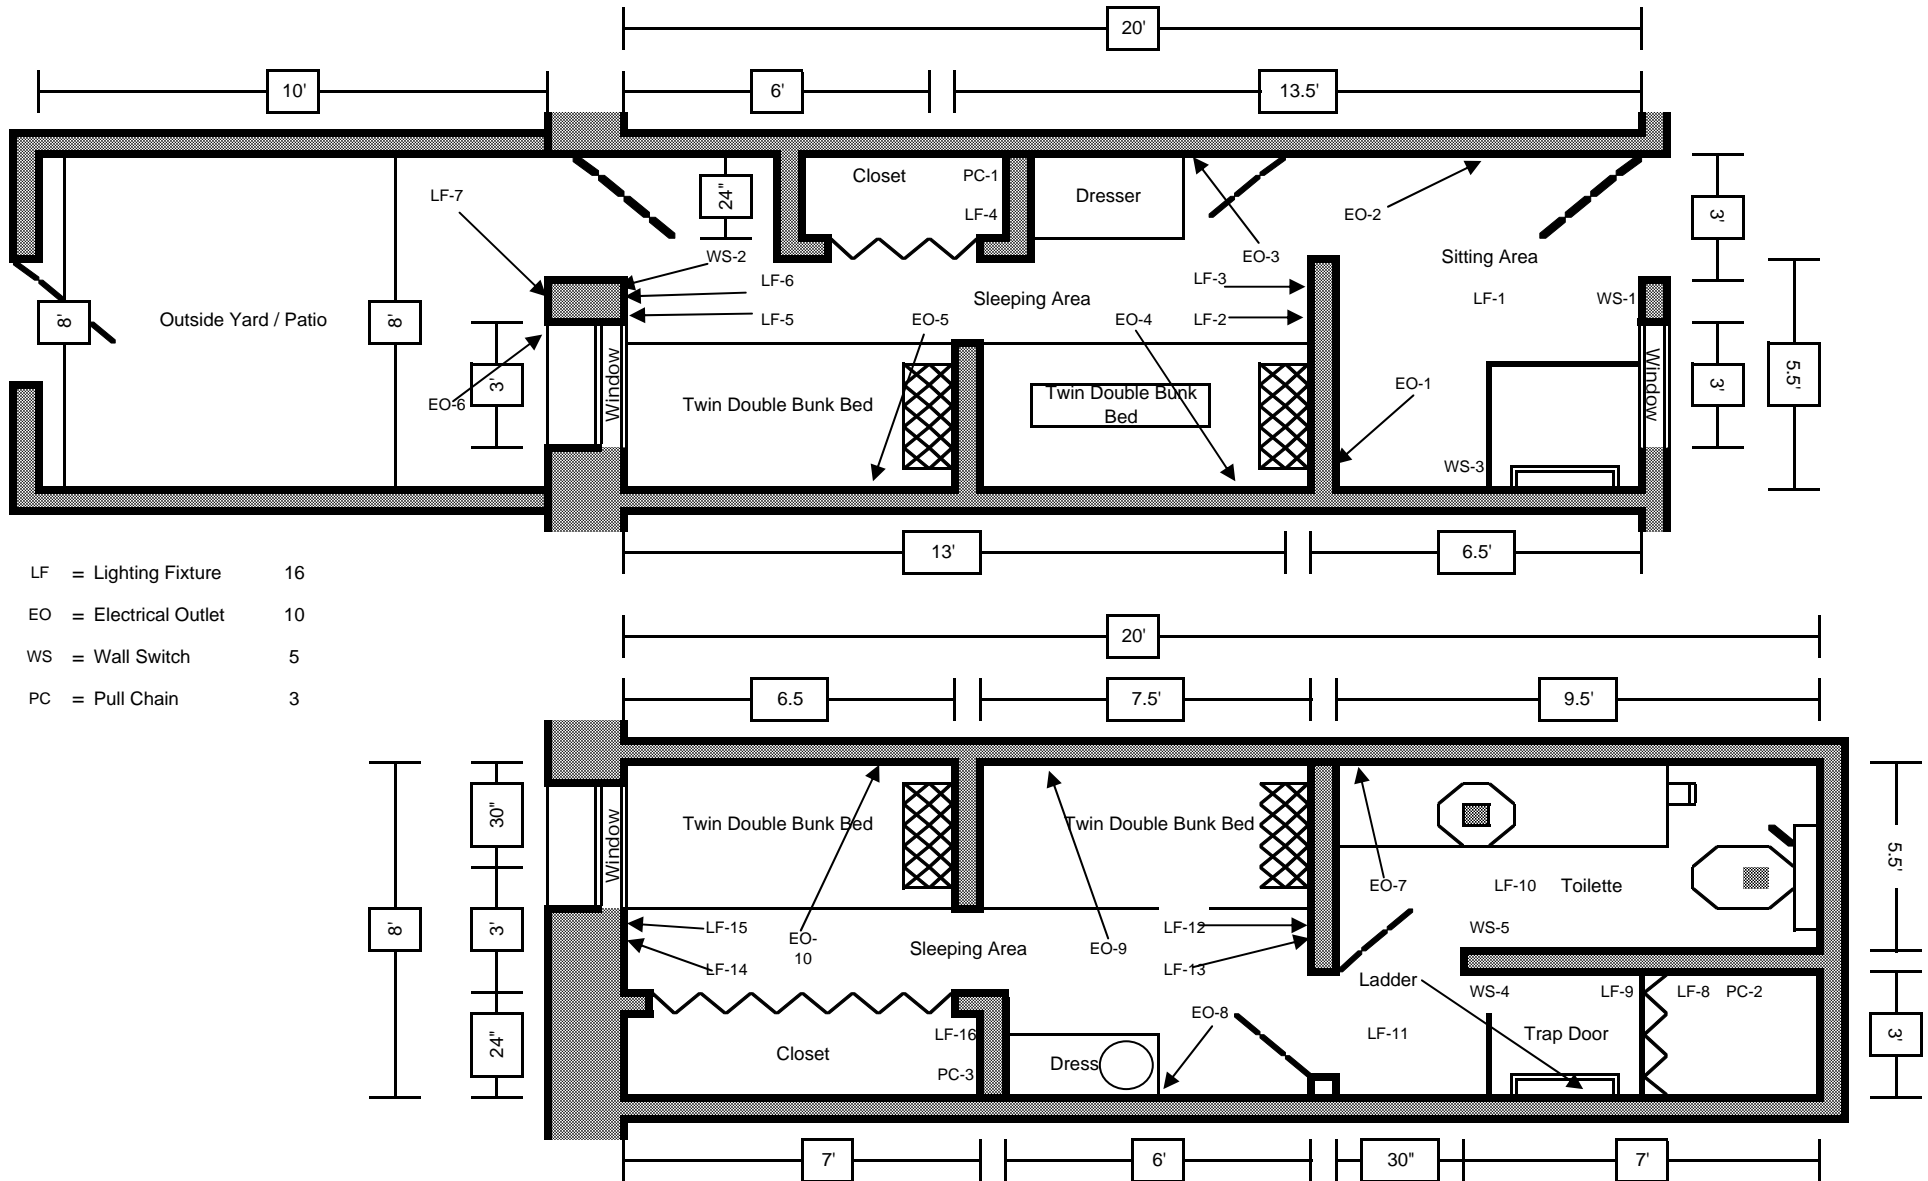

# Amber Floorplan - Dorm Unit - 2 Story

Maximum Occupancy - Eight (8) People

- LF = Lighting Fixture 16
- EO = Electrical Outlet 10
- WS = Wall Switch 5
- PC = Pull Chain 3