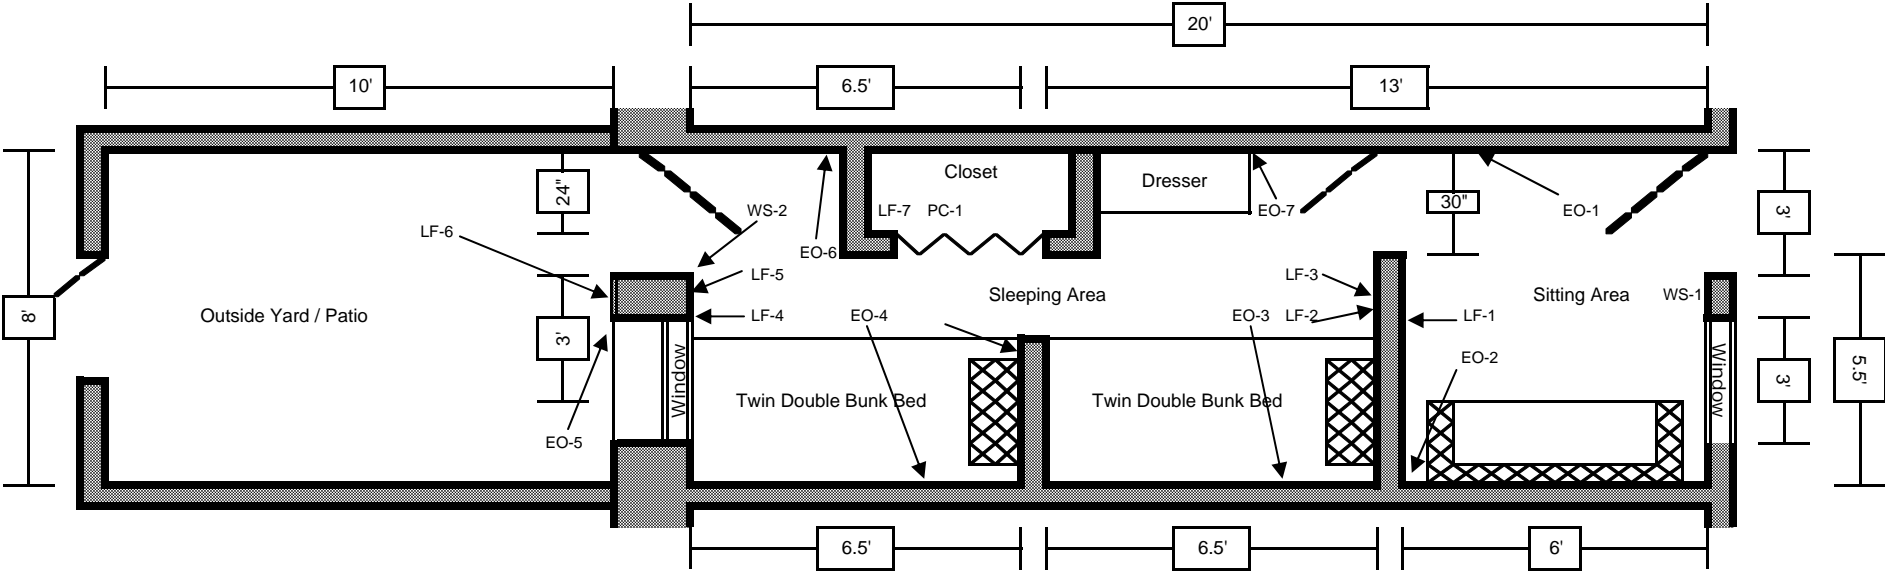

Slate Floorplan - Dorm Unit - 1st Level

Maximum Occupancy - Four (4) People

- LF = Lighting Fixture 7
- EO = Electrical Outlet 7
- WS = Wall Switch 2
- PC = Pull Chain 1